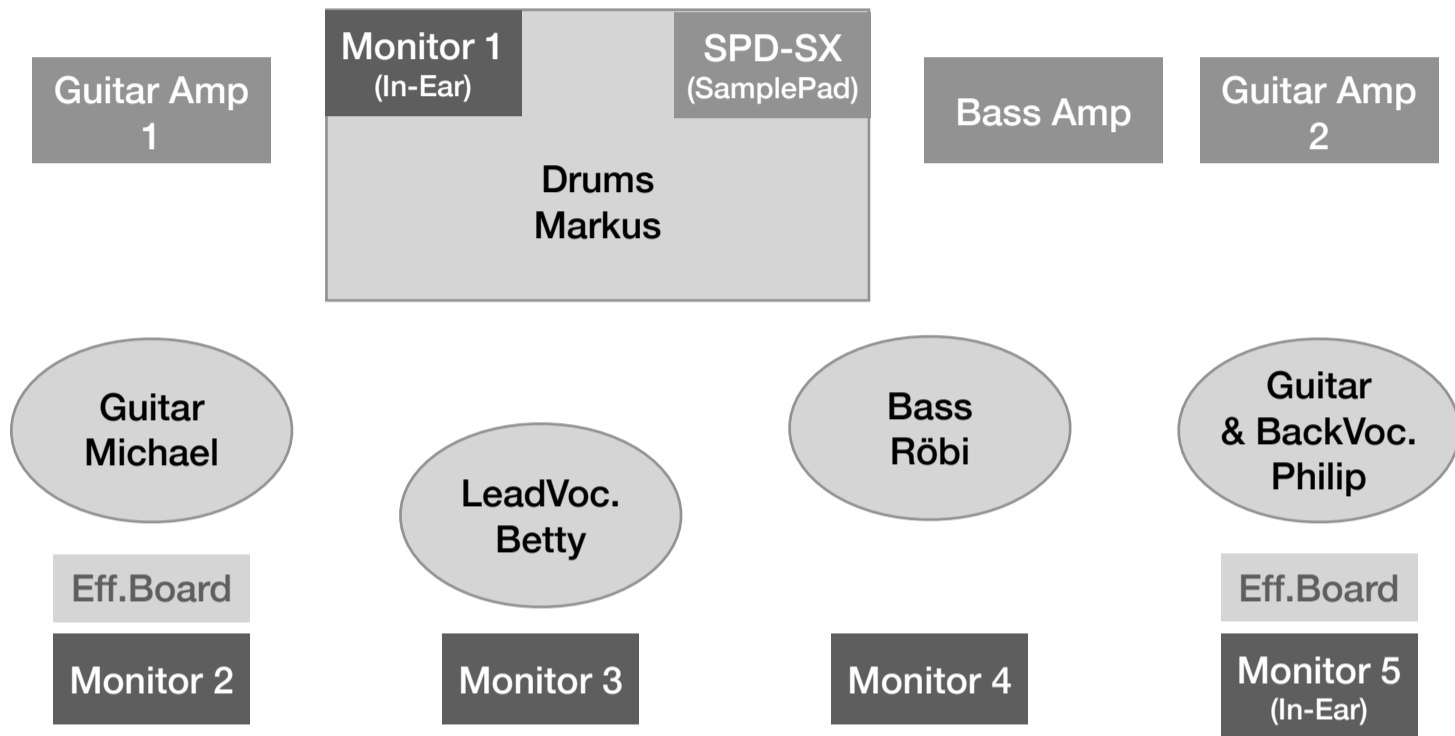

déjà vu

Stageplan

INPUT LIST		
1	Lead Vocal Betty	Eigenes SM58, Funkmic, eigener Effekt
2	Back.Vocal Philip	
3	-	
4	Guitar Michael	
5	Guitar Philip	In-Ear Monitor
6	Bass Röbi	
7	Kick	
8	Snare	
9	Hi-Hat	
10	Tom 10"	
11	Tom 12"	
12	Floortom 16"	
13	Overhead	
14	Overhead	
15	Sampling Pad	Roland SPD-SX + In-Ear Monitor